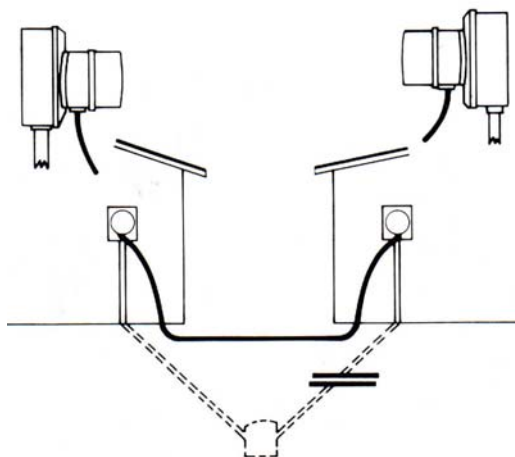

Jesstec Industries Inc.

Temporary Service Jumper Cords

Jesstec Temporary Jumper Cords are a solution for installing emergency service from a neighbors meter base.

Available in 3 configurations :

120A Anderson Connectors

100A Pin and Sleeve Connectors

100A Meltric Connector

Catalogue No. AND120A

Catalogue No. PS100A

Catalogue No. MEL100A

******* Now available – Fused Source (110A JIN Current Limiting) *******

Extension cords available. Length can vary depending on requirements.